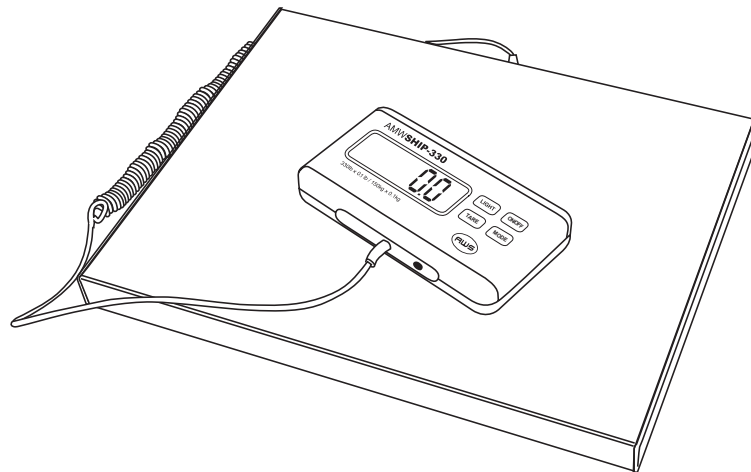

American Weigh Scales, Inc.

---

**AMWSHIP-330**  
**330 x 0.1lb / 150 x 0.05kg**

*User Manual*

## I. Operation

*For the best results, only operate your scale on a flat and stable surface.*

1. Insert the 4 AA batteries into the battery compartment, or plug the AC-Adapter into an available wall outlet and plug the opposite end into the indicator.
2. Press the “ON/OFF” key to turn the scale on.
3. Wait until the display shows “0.0” (zero) before placing any weight on the scale.
4. Carefully place the item(s) to be weighed onto the weighing platform.
5. After a few seconds, the weight should stabilize and you can now get your weight reading from the LCD display.
6. Using the “MODE” key you can switch between weighing units (lb, oz, kg)

## II. Tare Weighing

*The Tare button resets the display to zero when weight is on the scale, allowing you to subtract the weight of a container.*

1. Place the container you wish to use on the platform.
2. When the readout stabilizes press the TARE key once.
3. The display will reset to zero allowing you to now add items to the container and obtain the weight of just the contents (net weight).

## III. Backlight.

This scale has a backlit display with backlight on/off button.

1. The backlight automatically turns on when the scale turns on.
2. To turn it off, press the LIGHT button on the scales indicator.